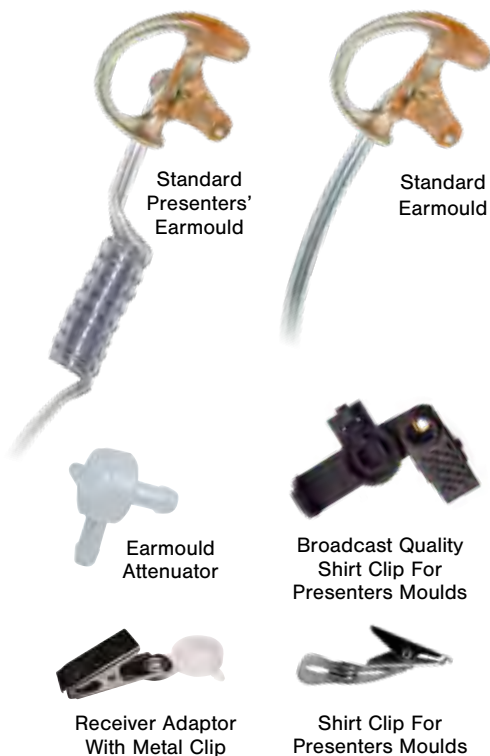

Tubing, Tips, Earmoulds & Hooks

Generic Fit Earmoulds

Soft pliable open earmould attenuator. Available in 3 sizes for left or right ears, with or without link tubing. Presenters' version also available with coiled tubing, attenuator and standard earphone adaptor. Presenters' earmould replacement tubing also available.

Standard Earmould - Without Tubing

ACC149S	Small - Left
ACC149T	Medium - Left
ACC149U	Large - Left
ACC149V	Small - Right
ACC149W	Medium - Right
ACC149X	Large - Right

Standard Earmould - With Tubing

ACC149L	Small - Left
ACC149M	Medium - Left
ACC149N	Large - Left
ACC149P	Small - Right
ACC149Q	Medium - Right
ACC149R	Large - Right

Standard Presenters' Earmould - With Coiled Tubing, Attenuator & Earphone Adaptor

ACC342A	Small - Left
ACC342B	Medium - Left
ACC342C	Large - Left
ACC342D	Small - Right
ACC342E	Medium - Right
ACC342F	Large - Right

Standard Presenters' Earmould - 90° Bend - With Coiled Tubing, Attenuator & Earphone Adaptor

ACC342H	Small - Left
ACC342J	Medium - Left
ACC342K	Large - Left
ACC342L	Small - Right
ACC342N	Medium - Right
ACC342M	Large - Right

Generic Presenters' Earmould

ACC148H-SML-L	Small - Left
ACC148H-MED-L	Medium - Left
ACC148H-LRG-L	Large - Left
ACC148H-SML-R	Small - Right
ACC148H-MED-R	Medium - Right
ACC148H-LRG-R	Large - Right

Shirt Clips For Presenters Moulds

ACC148L	Shirt Clip
ACC148LNC	Broadcast Quality Shirt Clip

Receiver Adaptor With Metal Clip

ACC145D	Adaptor With Metal Clip

Earmould Attenuator

ACC342G	Earmould Attenuator

Presenters' Earmould Replacement Tubing

ACC148RTC-COM	Complete Coiled Tube
ACC148RTH	Hard Tube
ACC148RTS	Straight Tube
ACC148RTS-COM	Complete Straight Tube

Coiled Tubing

ACC148Q	Clear - Left Or Right Ear
ACC148Q-BLK	Black - Left Or Right Ear
ACC148Q-DISL	DisappEar - Left
ACC148Q-DISR	DisappEar - Right