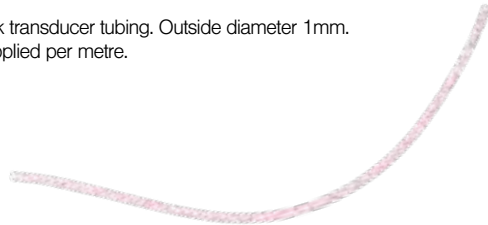

Transducer Tubing

Pink transducer tubing. Outside diameter 1mm. Supplied per metre.

ACC222C Transducer Tubing

Receiver Adaptor

Available in clear and pink.
Supplied individually or in packs of 100.

- **ACC145A** 1 x Clear
- **ACC145A-100** 100 x Clear
- **ACC145B** 1 x Pink
- **ACC145B-100** 100 x Pink

Ear Tip Adaptors

For connecting ear tips to body aid receivers.
Supplied individually or in packs of 20. Available in long and short.