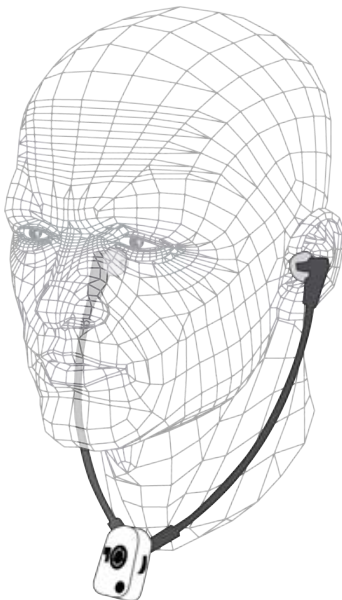

Volume control

Lightweight detachable stethoclip headband with universal fit earpieces

Available in 5 colours.

Specifications

Battery life: 250-500 hours

Battery type: Size 675 zinc air

Output: 128dB

Gain position 1: 56dB (wide band)

Gain position 2: 45dB (low frequency cut)

Frequency Range: 200-6500 Hz

COMM-2-BK	Black
COMM-2-BL	Blue
COMM-2-CL	Clear
COMM-2-RD	Red
COMM-2-WH	White

Inductive Loop Listener

The Loop Listener is a compact listening device for interaction with hearing loop systems, It enables people to listen to a hearing loop system as if they were wearing a hearing aid switched to the "T" position. It is ideal for testing loop systems.