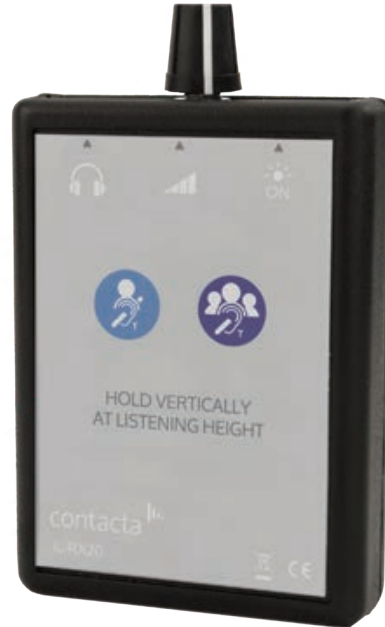

Gain position 2: 45dB (low frequency cut)

Frequency Range: 200-6500 Hz

COMM-2-BK	Black
COMM-2-BL	Blue
COMM-2-CL	Clear
COMM-2-RD	Red
COMM-2-WH	White

Inductive Loop Listener

The Loop Listener is a compact listening device for interaction with hearing loop systems, It enables people to listen to a hearing loop system as if they were wearing a hearing aid switched to the "T" position. It is ideal for testing loop systems.

Applications

- To determine if a hearing loop system is functioning
- For someone with hearing difficulty who does not wear a hearing aid
- If a hearing aid does not have a "T" function

Features

- Flat frequency response
- Low cut filter
- More than 100 hours life when used with 2 x AAA batteries

What's Included

- The Loop Listener
- Headphones
- 2 x AAA batteries

ACC338E Loop Listener

Portable Loop System

The Portable Loop is a versatile solution, providing mobile desktop assistance for your customers. It can be moved between rooms as required and is used for conversations between two people. The single control unit is housed in robust ABS plastic and incorporates the microphone, amplifier, hearing loop aerial and rechargeable battery system.